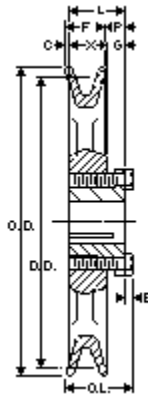

# EPT E CATALOG - PART DETAIL

## Browning AK144H

Bushed Classical Gripbelt Sheave, 4L or A, 3L Belt, 1 Groove, Uses H Bushing

<b>Product Type:</b>	Classical Gripbelt Sheave
<b>Type of Belt:</b>	4L or A, 3L
<b>Number of Grooves:</b>	1
<b>Type of Bore:</b>	Bushed
<b>Bore (Min):</b>	3/8
<b>Bore (Max):</b>	1 1/2
<b>Typical Applications:</b>	

*Images may not be an exact representation of the product*

Part No	Description	PD (A)	DD (A)	PD (3L)	C	E
1042357	AK144H	14.2	14	13.66	0	5/32
F	G	L	P	OD	OL	X
3/4	15/32	1 9/32	19/32	14.25	1 1/2	7/8