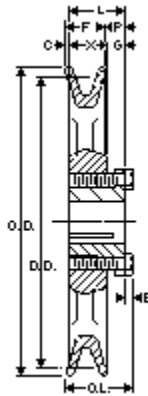

# EPT E CATALOG - PART DETAIL

## Browning AK154H

Bushed Classical Gripbelt Sheave, 4L or A, 3L Belt, 1 Groove, Uses H Bushing

<b>Product Type:</b>	Classical Gripbelt Sheave
<b>Type of Belt:</b>	4L or A, 3L
<b>Number of Grooves:</b>	1
<b>Type of Bore:</b>	Bushed
<b>Bore (Min):</b>	3/8
<b>Bore (Max):</b>	1 1/2
<b>Typical Applications:</b>	

*Images may not be an exact representation of the product*

Part No	Description	PD (A)	DD (A)	PD (3L)	C	E
1042365	AK154H	15.2	15	14.66	0	5/32
F	G	L	P	OD	OL	X
3/4	15/32	1 9/32	19/32	15.25	1 1/2	7/8