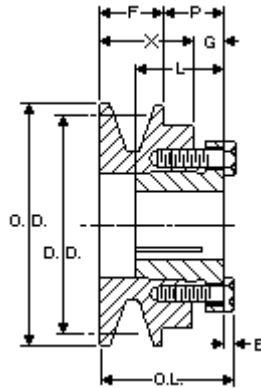

EPT E CATALOG - PART DETAIL

Browning AK30H

Bushed Classical Gripbelt Sheave, 4L or A, 3L Belt, 1 Groove, Uses H Bushing

Product Type:	Classical Gripbelt Sheave
Type of Belt:	4L or A, 3L
Number of Grooves:	1
Type of Bore:	Bushed
Bore (Min):	3/8
Bore (Max):	1 1/2
Typical Applications:	

Images may not be an exact representation of the product

Part No	Description	PD (A)	DD (A)	PD (3L)	E	F
1042076	AK30H	3	2.8	2.46	5/32	3/4
G	L	P	OD	OL	X	
15/32	1 9/32	29/32	3.05	1 13/16	1 3/16	