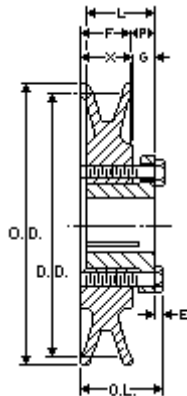

EPT E CATALOG - PART DETAIL

Browning AK41H

Bushed Classical Gripbelt Sheave, 4L or A, 3L Belt, 1 Groove, Uses H Bushing

Product Type:	Classical Gripbelt Sheave
Type of Belt:	4L or A, 3L
Number of Grooves:	1
Type of Bore:	Bushed
Bore (Min):	3/8
Bore (Max):	1 1/2
Typical Applications:	

Images may not be an exact representation of the product

Part No	Description	PD (A)	DD (A)	PD (3L)	E	F
1042118	AK41H	3.9	3.7	3.36	5/32	3/4
G	L	P	OD	OL	X	
15/32	1 9/32	19/32	3.95	1 1/2	7/8	