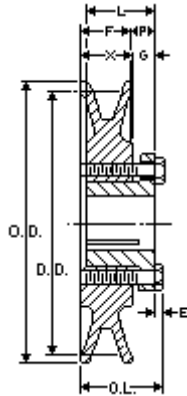

EPT E CATALOG - PART DETAIL

Browning AK44H

Bushed Classical Gripbelt Sheave, 4L or A, 3L Belt, 1 Groove, Uses H Bushing

Product Type:	Classical Gripbelt Sheave
Type of Belt:	4L or A, 3L
Number of Grooves:	1
Type of Bore:	Bushed
Bore (Min):	3/8
Bore (Max):	1 1/2
Typical Applications:	

Images may not be an exact representation of the product

Part No	Description	PD (A)	DD (A)	PD (3L)	E	F
1042126	AK44H	4.2	4	3.66	5/32	3/4
G	L	P	OD	OL	X	
15/32	1 9/32	19/32	4.25	1 1/2	7/8	