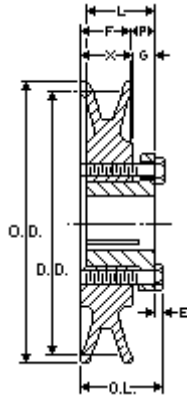

## Browning AK49H

Bushed Classical Gripbelt Sheave, 4L or A, 3L Belt, 1 Groove, Uses H Bushing

<b>Product Type:</b>	Classical Gripbelt Sheave
<b>Type of Belt:</b>	4L or A, 3L
<b>Number of Grooves:</b>	1
<b>Type of Bore:</b>	Bushed
<b>Bore (Min):</b>	3/8
<b>Bore (Max):</b>	1 1/2
<b>Typical Applications:</b>	

*Images may not be an exact representation of the product*

Part No	Description	PD (A)	DD (A)	PD (3L)	E	F
G	L	P	OD	OL	X	
1042142	AK49H	4.7	4.5	4.16	5/32	3/4
15/32	1 9/32	19/32	4.75	1 1/2	7/8	