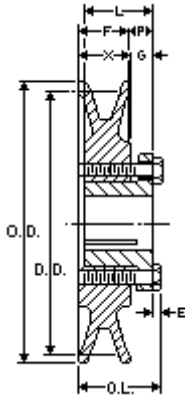

## Browning AK54H

Bushed Classical Gripbelt Sheave, 4L or A, 3L Belt, 1 Groove, Uses H Bushing

<b>Product Type:</b>	Classical Gripbelt Sheave
<b>Type of Belt:</b>	4L or A, 3L
<b>Number of Grooves:</b>	1
<b>Type of Bore:</b>	Bushed
<b>Bore (Min):</b>	3/8
<b>Bore (Max):</b>	1 1/2
<b>Typical Applications:</b>	

*Images may not be an exact representation of the product*

Part No	Description	PD (A)	DD (A)	PD (3L)	E	F
1042167	AK54H	5.2	5	4.66	5/32	3/4
<b>G</b>	<b>L</b>	<b>P</b>	<b>OD</b>	<b>OL</b>	<b>X</b>	
15/32	1 9/32	19/32	5.25	1 1/2	7/8	