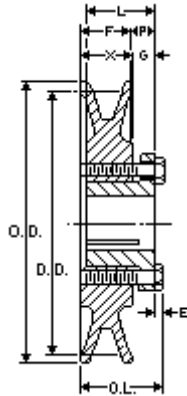

EPT E CATALOG - PART DETAIL

Browning AK56H

Bushed Classical Gripbelt Sheave, 4L or A, 3L Belt, 1 Groove, Uses H Bushing

Product Type:	Classical Gripbelt Sheave
Type of Belt:	4L or A, 3L
Number of Grooves:	1
Type of Bore:	Bushed
Bore (Min):	3/8
Bore (Max):	1 1/2
Typical Applications:	

Images may not be an exact representation of the product

Part No	Description	PD (A)	DD (A)	PD (3L)	E	F
1042175	AK56H	5.4	5.2	4.86	5/32	3/4
G	L	P	OD	OL	X	
15/32	1 9/32	19/32	5.45	1 1/2	7/8	