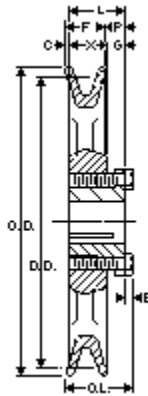

EPT E CATALOG - PART DETAIL

Browning AK61H

Bushed Classical Gripbelt Sheave, 4L or A, 3L Belt, 1 Groove, Uses H Bushing

Product Type:	Classical Gripbelt Sheave
Type of Belt:	4L or A, 3L
Number of Grooves:	1
Type of Bore:	Bushed
Bore (Min):	3/8
Bore (Max):	1 1/2
Typical Applications:	

Images may not be an exact representation of the product

Part No	Description	PD (A)	DD (A)	PD (3L)	C	E
1042191	AK61H	5.9	5.7	5.36	0	5/32
F	G	L	P	OD	OL	X
3/4	15/32	1 9/32	19/32	5.95	1 1/2	7/8