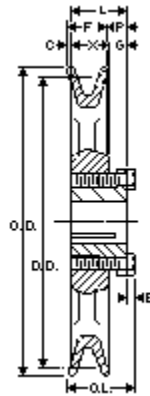

EPT E CATALOG - PART DETAIL

Browning AK69H

Bushed Classical Gripbelt Sheave, 4L or A, 3L Belt, 1 Groove, Uses H Bushing

Product Type:	Classical Gripbelt Sheave
Type of Belt:	4L or A, 3L
Number of Grooves:	1
Type of Bore:	Bushed
Bore (Min):	3/8
Bore (Max):	1 1/2
Typical Applications:	

Images may not be an exact representation of the product

Part No	Description	PD (A)	DD (A)	PD (3L)	C	E
1042225	AK69H	6.7	6.5	6.16	0	5/32
F	G	L	P	OD	OL	X
3/4	15/32	1 9/32	19/32	6.75	1 1/2	7/8