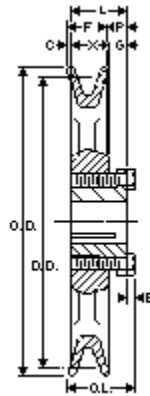

EPT E CATALOG - PART DETAIL

Browning AK74H

Bushed Classical Gripbelt Sheave, 4L or A, 3L Belt, 1 Groove, Uses H Bushing

Product Type:	Classical Gripbelt Sheave
Type of Belt:	4L or A, 3L
Number of Grooves:	1
Type of Bore:	Bushed
Bore (Min):	3/8
Bore (Max):	1 1/2
Typical Applications:	

Images may not be an exact representation of the product

Part No	Description	PD (A)	DD (A)	PD (3L)	C	E
1042241	AK74H	7.2	7	6.66	0	5/32
F	G	L	P	OD	OL	X
3/4	15/32	1 9/32	19/32	7.25	1 1/2	7/8