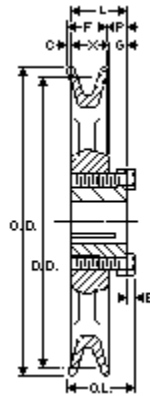

EPT E CATALOG - PART DETAIL

Browning AK79H

Bushed Classical Gripbelt Sheave, 4L or A, 3L Belt, 1 Groove, Uses H Bushing

Product Type:	Classical Gripbelt Sheave
Type of Belt:	4L or A, 3L
Number of Grooves:	1
Type of Bore:	Bushed
Bore (Min):	3/8
Bore (Max):	1 1/2
Typical Applications:	

Images may not be an exact representation of the product

Part No	Description	PD (A)	DD (A)	PD (3L)	C	E
1042258	AK79H	7.7	7.5	7.16	0	5/32
F	G	L	P	OD	OL	X
3/4	15/32	1 9/32	19/32	7.75	1 1/2	7/8