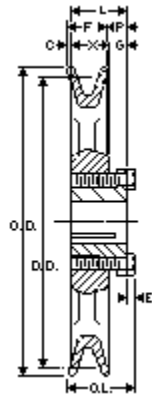

EPT E CATALOG - PART DETAIL

Browning AK89H

Bushed Classical Gripbelt Sheave, 4L or A, 3L Belt, 1 Groove, Uses H Bushing

Product Type:	Classical Gripbelt Sheave
Type of Belt:	4L or A, 3L
Number of Grooves:	1
Type of Bore:	Bushed
Bore (Min):	3/8
Bore (Max):	1 1/2
Typical Applications:	

Images may not be an exact representation of the product

Part No	Description	PD (A)	DD (A)	PD (3L)	C	E
1042274	AK89H	8.7	8.5	8.16	0	5/32
F	G	L	P	OD	OL	X
3/4	15/32	1 9/32	19/32	8.75	1 1/2	7/8