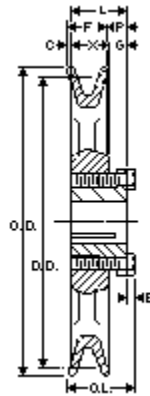

# EPT E CATALOG - PART DETAIL

## Browning AK99H

Bushed Classical Gripbelt Sheave, 4L or A, 3L Belt, 1 Groove, Uses H Bushing

<b>Product Type:</b>	Classical Gripbelt Sheave
<b>Type of Belt:</b>	4L or A, 3L
<b>Number of Grooves:</b>	1
<b>Type of Bore:</b>	Bushed
<b>Bore (Min):</b>	3/8
<b>Bore (Max):</b>	1 1/2
<b>Typical Applications:</b>	

*Images may not be an exact representation of the product*

Part No	Description	PD (A)	DD (A)	PD (3L)	C	E
1042290	AK99H	9.7	9.5	9.16	0	5/32
F	G	L	P	OD	OL	X
3/4	15/32	1 9/32	19/32	9.75	1 1/2	7/8