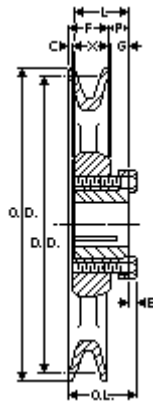

EPT E CATALOG - PART DETAIL

Browning BK100H

Bushed Classical Gripbelt Sheave, 4L or A, 5L or B Belt, 1 Groove, Uses H Bushing

Product Type:	Classical Gripbelt Sheave
Type of Belt:	4L or A, 5L or B
Number of Grooves:	1
Type of Bore:	Bushed
Bore (Min):	3/8
Bore (Max):	1 1/2

Images may not be an exact representation of the product

Part No	Description	PD (A)	DD (A)	PD (B)	DD (B)	C
1042613	BK100H	9.2	9	9.7	9.4	1/16
E	F	G	L	P	OD	OL
5/32	7/8	15/32	1 9/32	17/32	9.75	1 9/16
X						
7/8						