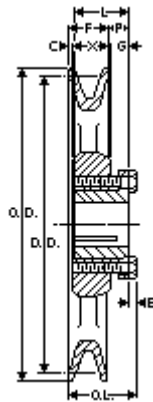

EPT E CATALOG - PART DETAIL

Browning BK110H

Bushed Classical Gripbelt Sheave, 4L or A, 5L or B Belt, 1 Groove, Uses H Bushing

Product Type:	Classical Gripbelt Sheave
Type of Belt:	4L or A, 5L or B
Number of Grooves:	1
Type of Bore:	Bushed
Bore (Min):	3/8
Bore (Max):	1 1/2

Images may not be an exact representation of the product

Part No	Description	PD (A)	DD (A)	PD (B)	DD (B)	C
1042639	BK110H	10.2	10	10.7	10.4	1/16
E	F	G	L	P	OD	OL
5/32	7/8	15/32	1 9/32	17/32	10.75	1 9/16
X						
7/8						