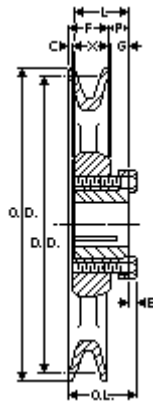

EPT E CATALOG - PART DETAIL

Browning BK115H

Bushed Classical Gripbelt Sheave, 4L or A, 5L or B Belt, 1 Groove, Uses H Bushing

Product Type:	Classical Gripbelt Sheave
Type of Belt:	4L or A, 5L or B
Number of Grooves:	1
Type of Bore:	Bushed
Bore (Min):	3/8
Bore (Max):	1 1/2

Images may not be an exact representation of the product

Part No	Description	PD (A)	DD (A)	PD (B)	DD (B)	C
1042647	BK115H	10.7	10.5	11.2	10.9	1/16
E	F	G	L	P	OD	OL
5/32	7/8	15/32	1 9/32	17/32	11.25	1 9/16
X						
7/8						