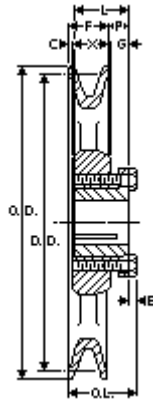

EPT E CATALOG - PART DETAIL

Browning BK120H

Bushed Classical Gripbelt Sheave, 4L or A, 5L or B Belt, 1 Groove, Uses H Bushing

Product Type:	Classical Gripbelt Sheave
Type of Belt:	4L or A, 5L or B
Number of Grooves:	1
Type of Bore:	Bushed
Bore (Min):	3/8
Bore (Max):	1 1/2

Images may not be an exact representation of the product

Part No	Description	PD (A)	DD (A)	PD (B)	DD (B)	C
1042654	BK120H	11.2	11	11.7	11.4	1/16
E	F	G	L	P	OD	OL
5/32	7/8	15/32	1 9/32	17/32	11.75	1 9/16
X						
7/8						