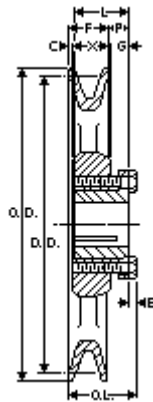

EPT E CATALOG - PART DETAIL

Browning BK130H

Bushed Classical Gripbelt Sheave, 4L or A, 5L or B Belt, 1 Groove, Uses H Bushing

Product Type:	Classical Gripbelt Sheave
Type of Belt:	4L or A, 5L or B
Number of Grooves:	1
Type of Bore:	Bushed
Bore (Min):	3/8
Bore (Max):	1 1/2

Images may not be an exact representation of the product

Part No	Description	PD (A)	DD (A)	PD (B)	DD (B)	C
1042662	BK130H	12.2	12	12.7	12.4	1/16
E	F	G	L	P	OD	OL
5/32	7/8	15/32	1 9/32	17/32	12.75	1 9/16
X						
7/8						