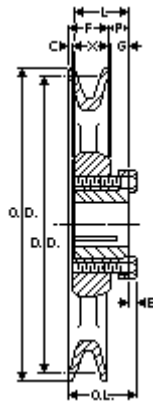

# EPT E CATALOG - PART DETAIL

## Browning BK140H

Bushed Classical Gripbelt Sheave, 4L or A, 5L or B Belt, 1 Groove, Uses H Bushing

<b>Product Type:</b>	Classical Gripbelt Sheave
<b>Type of Belt:</b>	4L or A, 5L or B
<b>Number of Grooves:</b>	1
<b>Type of Bore:</b>	Bushed
<b>Bore (Min):</b>	3/8
<b>Bore (Max):</b>	1 1/2

*Images may not be an exact representation of the product*

Part No	Description	PD (A)	DD (A)	PD (B)	DD (B)	C
1042670	BK140H	13.2	13	13.7	13.4	1/16
<b>E</b>	<b>F</b>	<b>G</b>	<b>L</b>	<b>P</b>	<b>OD</b>	<b>OL</b>
5/32	7/8	15/32	1 9/32	17/32	13.75	1 9/16
<b>X</b>						
7/8						