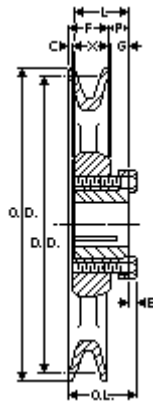

EPT E CATALOG - PART DETAIL

Browning BK160H

Bushed Classical Gripbelt Sheave, 4L or A, 5L or B Belt, 1 Groove, Uses H Bushing

Product Type:	Classical Gripbelt Sheave
Type of Belt:	4L or A, 5L or B
Number of Grooves:	1
Type of Bore:	Bushed
Bore (Min):	3/8
Bore (Max):	1 1/2

Images may not be an exact representation of the product

Part No	Description	PD (A)	DD (A)	PD (B)	DD (B)	C
1042696	BK160H	15.2	15	15.7	15.4	1/16
E	F	G	L	P	OD	OL
5/32	7/8	15/32	1 9/32	17/32	15.75	1 9/16
X						
7/8						