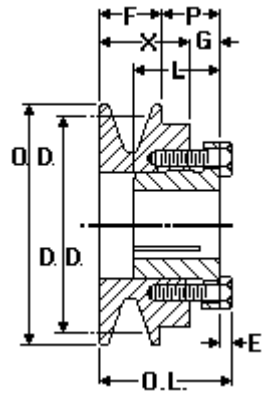

## Browning BK34H

Bushed Classical Gripbelt Sheave, 4L or A, 5L or B Belt, 1 Groove, Uses H Bushing

<b>Product Type:</b>	Classical Gripbelt Sheave
<b>Type of Belt:</b>	4L or A, 5L or B
<b>Number of Grooves:</b>	1
<b>Type of Bore:</b>	Bushed
<b>Bore (Min):</b>	3/8
<b>Bore (Max):</b>	1 1/2

*Images may not be an exact representation of the product*

Part No	Description	PD (A)	DD (A)	PD (B)	DD (B)	E
1042407	BK34H	3	2.8	3.5	3.2	5/32
<b>F</b>	<b>G</b>	<b>L</b>	<b>P</b>	<b>OD</b>	<b>OL</b>	<b>X</b>
7/8	15/32	1 9/32	29/32	3.55	1 15/16	1 5/16