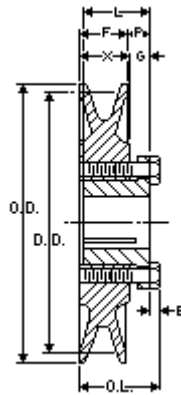

EPT E CATALOG - PART DETAIL

Browning BK40H

Bushed Classical Gripbelt Sheave, 4L or A, 5L or B Belt, 1 Groove, Uses H Bushing

Product Type:	Classical Gripbelt Sheave
Type of Belt:	4L or A, 5L or B
Number of Grooves:	1
Type of Bore:	Bushed
Bore (Min):	3/8
Bore (Max):	1 1/2

Images may not be an exact representation of the product

Part No	Description	PD (A)	DD (A)	PD (B)	DD (B)	E
1042423	BK40H	3.4	3.2	3.9	3.6	5/32
F	G	L	P	OD	OL	X
7/8	15/32	1 9/32	15/32	3.95	1 1/2	7/8