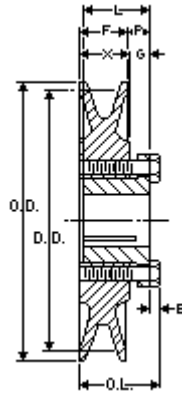

## Browning BK45H

Bushed Classical Gripbelt Sheave, 4L or A, 5L or B Belt, 1 Groove, Uses H Bushing

<b>Product Type:</b>	Classical Gripbelt Sheave
<b>Type of Belt:</b>	4L or A, 5L or B
<b>Number of Grooves:</b>	1
<b>Type of Bore:</b>	Bushed
<b>Bore (Min):</b>	3/8
<b>Bore (Max):</b>	1 1/2

*Images may not be an exact representation of the product*

Part No	Description	PD (A)	DD (A)	PD (B)	DD (B)	E
1042431	BK45H	3.7	3.5	4.2	3.9	5/32
<b>F</b>	<b>G</b>	<b>L</b>	<b>P</b>	<b>OD</b>	<b>OL</b>	<b>X</b>
7/8	15/32	1 9/32	15/32	4.25	1 1/2	7/8