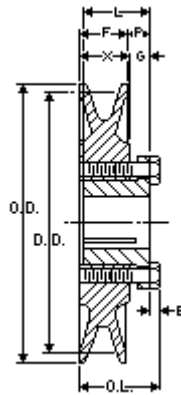

## Browning BK47H

Bushed Classical Gripbelt Sheave, 4L or A, 5L or B Belt, 1 Groove, Uses H Bushing

<b>Product Type:</b>	Classical Gripbelt Sheave
<b>Type of Belt:</b>	4L or A, 5L or B
<b>Number of Grooves:</b>	1
<b>Type of Bore:</b>	Bushed
<b>Bore (Min):</b>	3/8
<b>Bore (Max):</b>	1 1/2

*Images may not be an exact representation of the product*

Part No	Description	PD (A)	DD (A)	PD (B)	DD (B)	E
1042449	BK47H	3.9	3.7	4.4	4.1	5/32
<b>F</b>	<b>G</b>	<b>L</b>	<b>P</b>	<b>OD</b>	<b>OL</b>	<b>X</b>
7/8	15/32	1 9/32	15/32	4.45	1 1/2	7/8