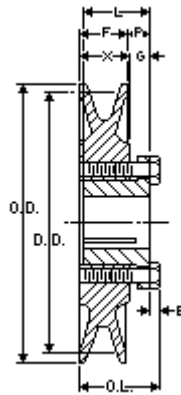

## Browning BK55H

Bushed Classical Gripbelt Sheave, 4L or A, 5L or B Belt, 1 Groove, Uses H Bushing

<b>Product Type:</b>	Classical Gripbelt Sheave
<b>Type of Belt:</b>	4L or A, 5L or B
<b>Number of Grooves:</b>	1
<b>Type of Bore:</b>	Bushed
<b>Bore (Min):</b>	3/8
<b>Bore (Max):</b>	1 1/2

*Images may not be an exact representation of the product*

Part No	Description	PD (A)	DD (A)	PD (B)	DD (B)	E
1042472	BK55H	4.7	4.5	5.2	4.9	5/32
<b>F</b>	<b>G</b>	<b>L</b>	<b>P</b>	<b>OD</b>	<b>OL</b>	<b>X</b>
7/8	15/32	1 9/32	15/32	5.25	1 1/2	7/8