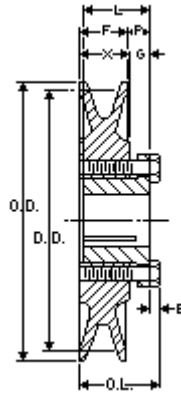

EPT E CATALOG - PART DETAIL

Browning BK57H

Bushed Classical Gripbelt Sheave, 4L or A, 5L or B Belt, 1 Groove, Uses H Bushing

Product Type:	Classical Gripbelt Sheave
Type of Belt:	4L or A, 5L or B
Number of Grooves:	1
Type of Bore:	Bushed
Bore (Min):	3/8
Bore (Max):	1 1/2

Images may not be an exact representation of the product

Part No	Description	PD (A)	DD (A)	PD (B)	DD (B)	E
1042480	BK57H	4.9	4.7	5.4	5.1	5/32
F	G	L	P	OD	OL	X
7/8	15/32	1 9/32	15/32	5.45	1 1/2	7/8