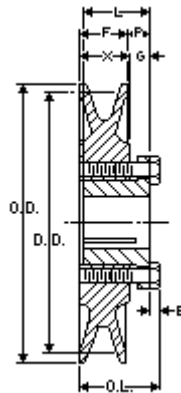

EPT E CATALOG - PART DETAIL

Browning BK60H

Bushed Classical Gripbelt Sheave, 4L or A, 5L or B Belt, 1 Groove, Uses H Bushing

Product Type:	Classical Gripbelt Sheave
Type of Belt:	4L or A, 5L or B
Number of Grooves:	1
Type of Bore:	Bushed
Bore (Min):	3/8
Bore (Max):	1 1/2

Images may not be an exact representation of the product

Part No	Description	PD (A)	DD (A)	PD (B)	DD (B)	E
1042498	BK60H	5.2	5	5.7	5.4	5/32
F	G	L	P	OD	OL	X
7/8	15/32	1 9/32	15/32	5.75	1 1/2	7/8