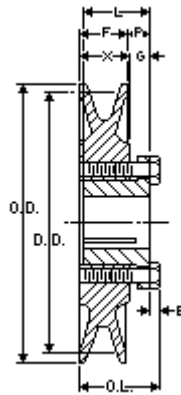

EPT E CATALOG - PART DETAIL

Browning BK62H

Bushed Classical Gripbelt Sheave, 4L or A, 5L or B Belt, 1 Groove, Uses H Bushing

Product Type:	Classical Gripbelt Sheave
Type of Belt:	4L or A, 5L or B
Number of Grooves:	1
Type of Bore:	Bushed
Bore (Min):	3/8
Bore (Max):	1 1/2

Images may not be an exact representation of the product

Part No	Description	PD (A)	DD (A)	PD (B)	DD (B)	E
1042506	BK62H	5.4	5.2	5.9	5.6	5/32
F	G	L	P	OD	OL	X
7/8	15/32	1 9/32	15/32	5.95	1 1/2	7/8