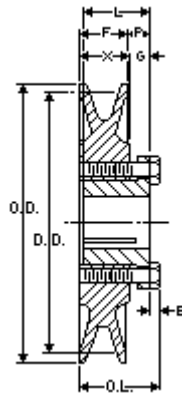

EPT E CATALOG - PART DETAIL

Browning BK65H

Bushed Classical Gripbelt Sheave, 4L or A, 5L or B Belt, 1 Groove, Uses H Bushing

Product Type:	Classical Gripbelt Sheave
Type of Belt:	4L or A, 5L or B
Number of Grooves:	1
Type of Bore:	Bushed
Bore (Min):	3/8
Bore (Max):	1 1/2

Images may not be an exact representation of the product

Part No	Description	PD (A)	DD (A)	PD (B)	DD (B)	E
1042514	BK65H	5.7	5.5	6.2	5.9	5/32
F	G	L	P	OD	OL	X
7/8	15/32	1 9/32	15/32	6.25	1 1/2	7/8