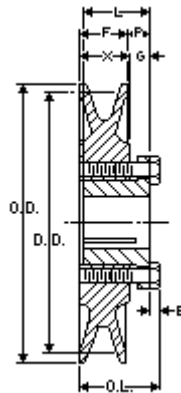

EPT E CATALOG - PART DETAIL

Browning BK67H

Bushed Classical Gripbelt Sheave, 4L or A, 5L or B Belt, 1 Groove, Uses H Bushing

Product Type:	Classical Gripbelt Sheave
Type of Belt:	4L or A, 5L or B
Number of Grooves:	1
Type of Bore:	Bushed
Bore (Min):	3/8
Bore (Max):	1 1/2

Images may not be an exact representation of the product

Part No	Description	PD (A)	DD (A)	PD (B)	DD (B)	E
1042522	BK67H	5.9	5.7	6.4	6.1	5/32
F	G	L	P	OD	OL	X
7/8	15/32	1 9/32	15/32	6.45	1 1/2	7/8