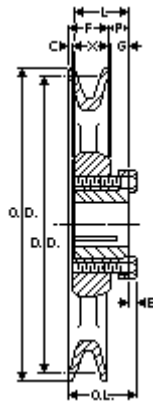

EPT E CATALOG - PART DETAIL

Browning BK90H

Bushed Classical Gripbelt Sheave, 4L or A, 5L or B Belt, 1 Groove, Uses H Bushing

Product Type:	Classical Gripbelt Sheave
Type of Belt:	4L or A, 5L or B
Number of Grooves:	1
Type of Bore:	Bushed
Bore (Min):	3/8
Bore (Max):	1 1/2

Images may not be an exact representation of the product

Part No	Description	PD (A)	DD (A)	PD (B)	DD (B)	C
1042597	BK90H	8.2	8	8.7	8.4	1/16
E	F	G	L	P	OD	OL
5/32	7/8	15/32	1 9/32	17/32	8.75	1 9/16
X						
7/8						