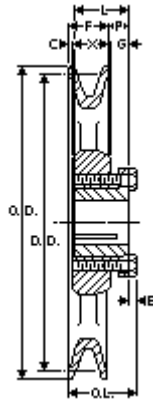

EPT E CATALOG - PART DETAIL

Browning BK95H

Bushed Classical Gripbelt Sheave, 4L or A, 5L or B Belt, 1 Groove, Uses H Bushing

Product Type:	Classical Gripbelt Sheave
Type of Belt:	4L or A, 5L or B
Number of Grooves:	1
Type of Bore:	Bushed
Bore (Min):	3/8
Bore (Max):	1 1/2

Images may not be an exact representation of the product

Part No	Description	PD (A)	DD (A)	PD (B)	DD (B)	C
1042605	BK95H	8.7	8.5	9.2	8.9	1/16
E	F	G	L	P	OD	OL
5/32	7/8	15/32	1 9/32	17/32	9.25	1 9/16
X						
7/8						