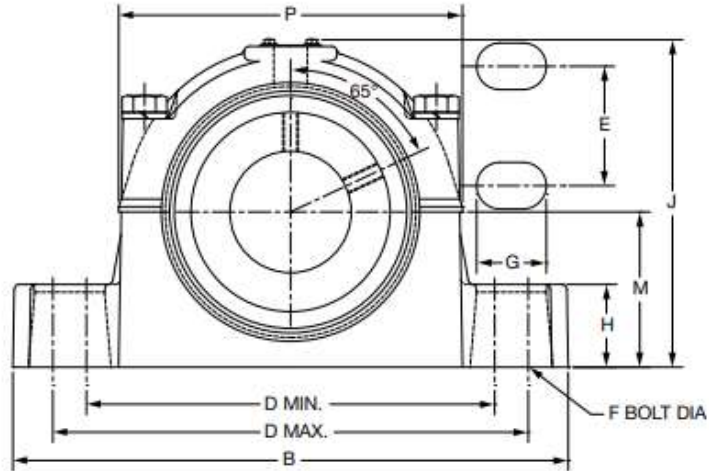

DOUBLE-INTERLOCK Pillow Block - Inch 4-BOLT BASE

2-1/4" THRU 3" CONSTRUCTION

3-3/16" THRU 5" CONSTRUCTION

5-7/16" THRU 7" CONSTRUCTION