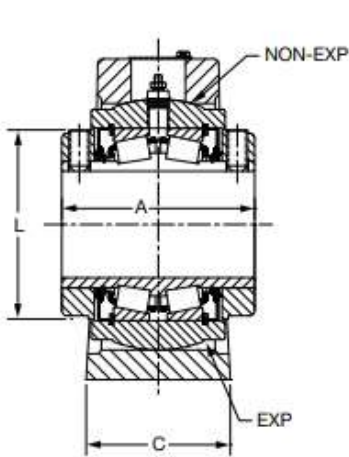

DOUBLE-INTERLOCK Pillow Block - Inch 4-BOLT BASE

2-1/4" THRU 3" CONSTRUCTION

3-3/16" THRU 5" CONSTRUCTION

5-7/16" THRU 7" CONSTRUCTION