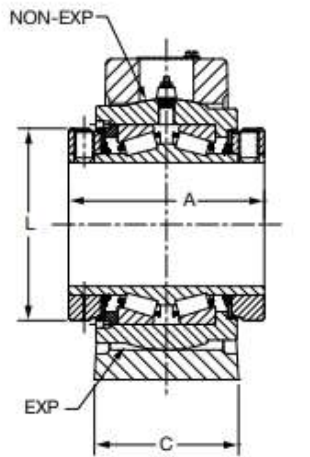

DOUBLE-INTERLOCK Pillow Block - Inch 4-BOLT BASE

2-1/4" THRU 3" CONSTRUCTION

3-3/16" THRU 5" CONSTRUCTION

5-7/16" THRU 7" CONSTRUCTION