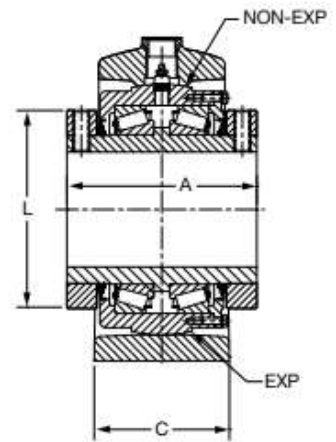

DOUBLE-INTERLOCK Pillow Block - Inch 4-BOLT BASE

2-1/4" THRU 3" CONSTRUCTION

3-3/16" THRU 5" CONSTRUCTION

5-7/16" THRU 7" CONSTRUCTION