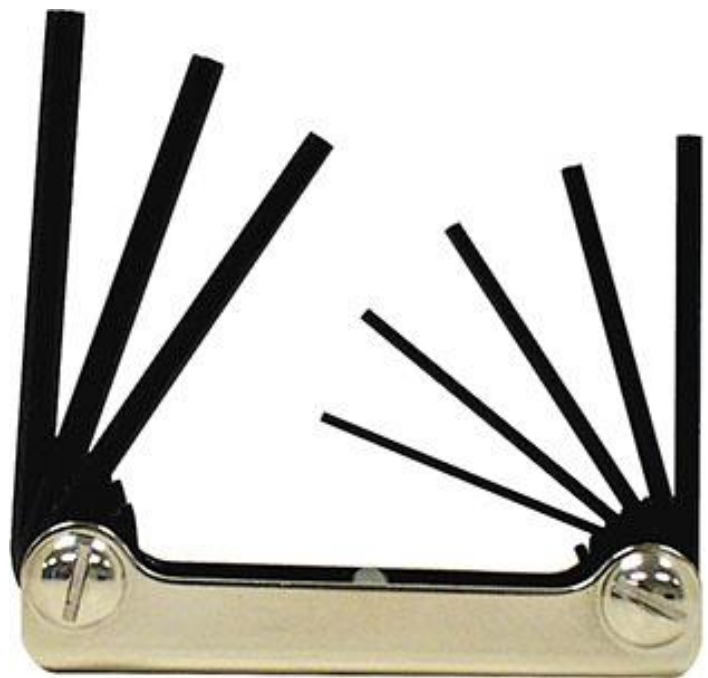

Eklind® #

20811

Set Fold-up Set

Series Hex Key Series

of Tools 8

with Classic Steel Handle

Size Range .050 - 5/32

Size List .050, 1/16, 5/64, 3/32, 7/64,
1/8 , 9/64, & 5/32

Unit of
Measure Inch Sizes